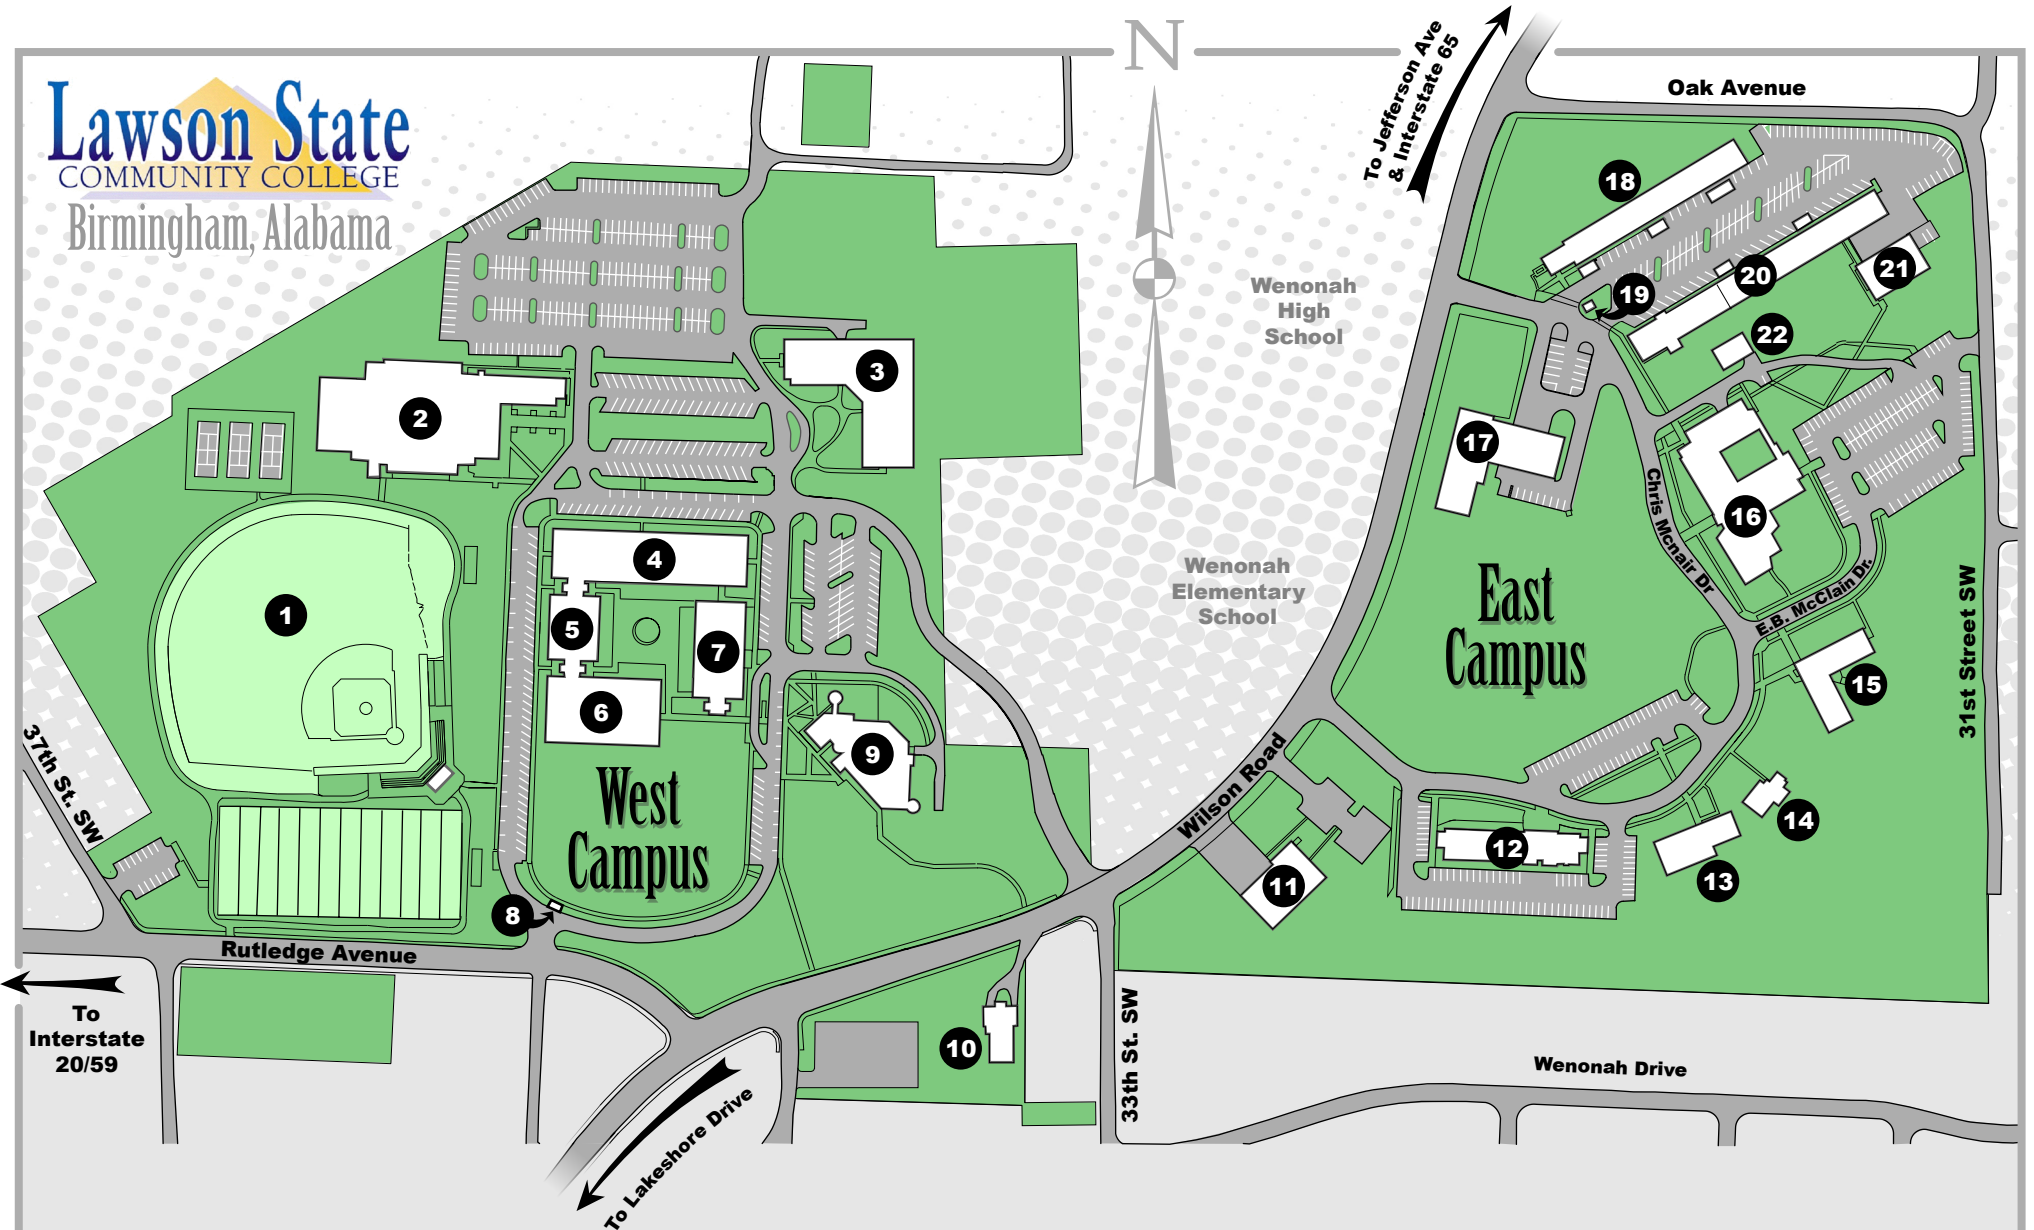

Lawson State
COMMUNITY COLLEGE
Birmingham, Alabama

West Campus

- 1 Roy W. Johnson, Jr. Baseball Field
- 2 Arthur Shores Fine Arts Building E
- 3 Alabama Center for Advanced Technology & Training
- 4 Academic Building B
- 5 Science Building C
- 6 Library Building D
- 7 Administration Building A
- 8 Information/Campus Security Building O
- 9 Leon Kennedy Student Center Building F
- 10 Learning & Living Center

East Campus

- 11 City of Birmingham Fire Station No. 25
- 12 Residence Hall
- 13 One Stop Career Center
- 14 Small Business Center
- 15 Ethel H. Hall Health Professions Building L
- 16 A.G. Gaston Building G
- 17 W. Fred Horn High Tech Building
- 18 Shop Building I
- 19 Information/Campus Security Building
- 20 Facilities Building
- 21 Howard Building H
- 22 Boiler Building